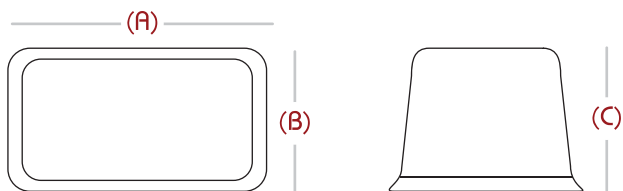

Insertos Perforados

Su principal uso es para escurrir o cocer al vapor los alimentos, conservando una agradable vista de los mismos por su higiene y fácil uso.

βfw Buffetware

TAMAÑO	IMAGEN	MODELO	DIMENSIONES:			
			A, pulg. (cm)	B, pulg. (cm)	C, pulg. (cm)	
ENTERO		BW101	20 3/4" (52.7)	12 3/4" (32.4)	1" (2.54)	
		BW102	20 3/4" (52.7)	12 3/4" (32.4)	2 1/2" (6)	
		BW104	20 3/4" (52.7)	12 3/4" (32.4)	4" (10)	
		BW106	20 3/4" (52.7)	12 3/4" (32.4)	6" (15)	
		BW108	20 3/4" (52.7)	12 3/4" (32.4)	8" (20)	
		(P) INSERTOS PERFORADOS				
		BW112 (P)	20 3/4" (52.7)	12 3/4" (32.4)	2 1/2" (6)	
		BW114 (P)	20 3/4" (52.7)	12 3/4" (32.4)	4" (10)	
		BW116 (P)	20 3/4" (52.7)	12 3/4" (32.4)	6" (15)	
MEDIO		BW201	12 3/4" (32.4)	10 3/8" (26.4)	1" (2.54)	
		BW202	12 3/4" (32.4)	10 3/8" (26.4)	2 1/2" (6)	
		BW204	12 3/4" (32.4)	10 3/8" (26.4)	4" (10)	
		BW206	12 3/4" (32.4)	10 3/8" (26.4)	6" (15)	
		BW208	12 3/4" (32.4)	10 3/8" (26.4)	8" (20)	
		(P) INSERTOS PERFORADOS				
		BW212 (P)	12 3/4" (32.4)	10 3/8" (26.4)	2 1/2" (6)	
		BW214 (P)	12 3/4" (32.4)	10 3/8" (26.4)	4" (10)	
		BW216 (P)	12 3/4" (32.4)	10 3/8" (26.4)	6" (15)	
TERCIO		BW301	12 3/4" (32.4)	6 7/8" (17.5)	1" (2.54)	
		BW302	12 3/4" (32.4)	6 7/8" (17.5)	2 1/2" (6)	
		BW304	12 3/4" (32.4)	6 7/8" (17.5)	4" (10)	
		BW306	12 3/4" (32.4)	6 7/8" (17.5)	6" (15)	
		BW308	12 3/4" (32.4)	6 7/8" (17.5)	8" (20)	
CUARTO		BW401	10 3/8" (26.4)	6 3/8" (16.2)	1" (2.54)	
		BW402	10 3/8" (26.4)	6 3/8" (16.2)	2 1/2" (6)	
		BW404	10 3/8" (26.4)	6 3/8" (16.2)	4" (10)	
		BW406	10 3/8" (26.4)	6 3/8" (16.2)	6" (15)	
SEXTO		BW601	6 7/8" (17.5)	6 1/4" (16.2)	1" (2.54)	
		BW602	6 7/8" (17.5)	6 1/4" (16.2)	2 1/2" (6)	
		BW604	6 7/8" (17.5)	6 1/4" (16.2)	4" (10)	
		BW606	6 7/8" (17.5)	6 1/4" (16.2)	6" (15)	
NOVENO		BW901	6 7/8" (17.5)	4 1/4" (10.8)	1" (2.54)	
		BW902	6 7/8" (17.5)	4 1/4" (10.8)	2 1/2" (6)	
		BW904	6 7/8" (17.5)	4 1/4" (10.8)	4" (10)	

DIMENSIONES:

DISTRIBUIDO POR: